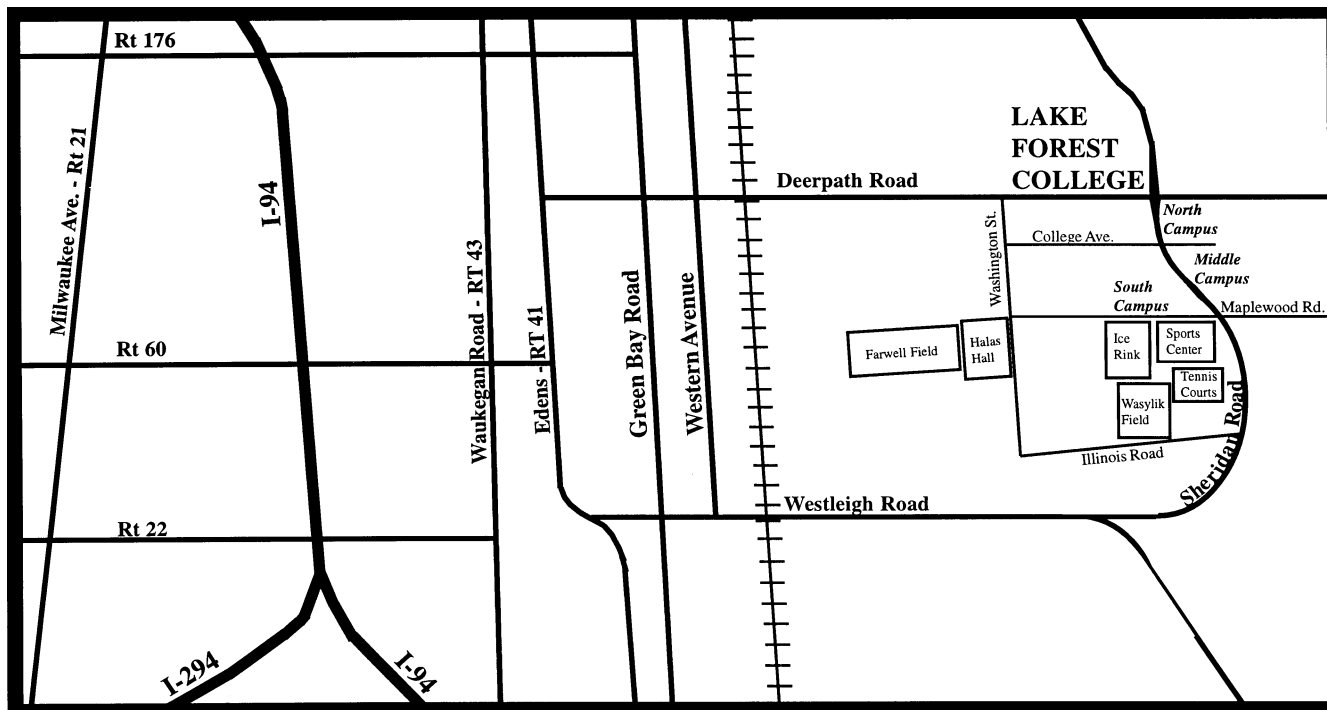

Included below are some local taxi/limousine companies and telephone numbers. Transportation from O'Hare to Lake Forest College is approximately $50; from Midway it is approximately $75. Prices will vary!

Amm's Limousine Service	Omega Limousine
800-223-2667	773-483-6634
847-446-5148	www.omegashuttle.com
www.ammslimo.com	

O'Hare-Midway Shuttle	American Taxi
800-468-8989	847-566-3131
312-558-1111	847-263-6600

TRAIN...

Amtrak's Chicago Union Station is located at 210 South Canal Street in downtown Chicago. The phone number for Amtrak reservations is 800-872-7245. Upon arrival at Union Station you will need to get to the North Western Train Station, also referred to as the North Western Atrium Center. This is the station where the METRA/Chicago & North Western North Line commuter trains board. The North Western Train Station is located three long blocks north of Union Station at 500 West Madison Street (intersection of Madison and Canal)

There are two commuter lines that run to Lake Forest. Be sure to board the North Western "North Shore Line". The train runs to and from Lake Forest 26 times per day. Call the Regional Transportation Hotline at 312-836-7000 for schedule information. A one-way ticket from Chicago to Lake Forest costs approximately $5.

BUS...

From the Greyhound Bus Depot in Chicago, take a taxi to the North Western Train Station. Follow the above directions.

TO GET TO THE COLLEGE...

Once in Lake Forest on Deerpath Road, proceed east through the Lake Forest business district and across the railroad tracks. Continue on Deerpath and at the second stop sign you will be at Sheridan Road, facing the College's North Campus entrance. Turn right (south) on Sheridan road for the College's Middle (College Road) and South Campus (Maplewood Road).

FOR FURTHER INFORMATION...

Regarding travel or lodging, please do not hesitate to contact the Athletic Department at 847-735-5285 for additional assistance.